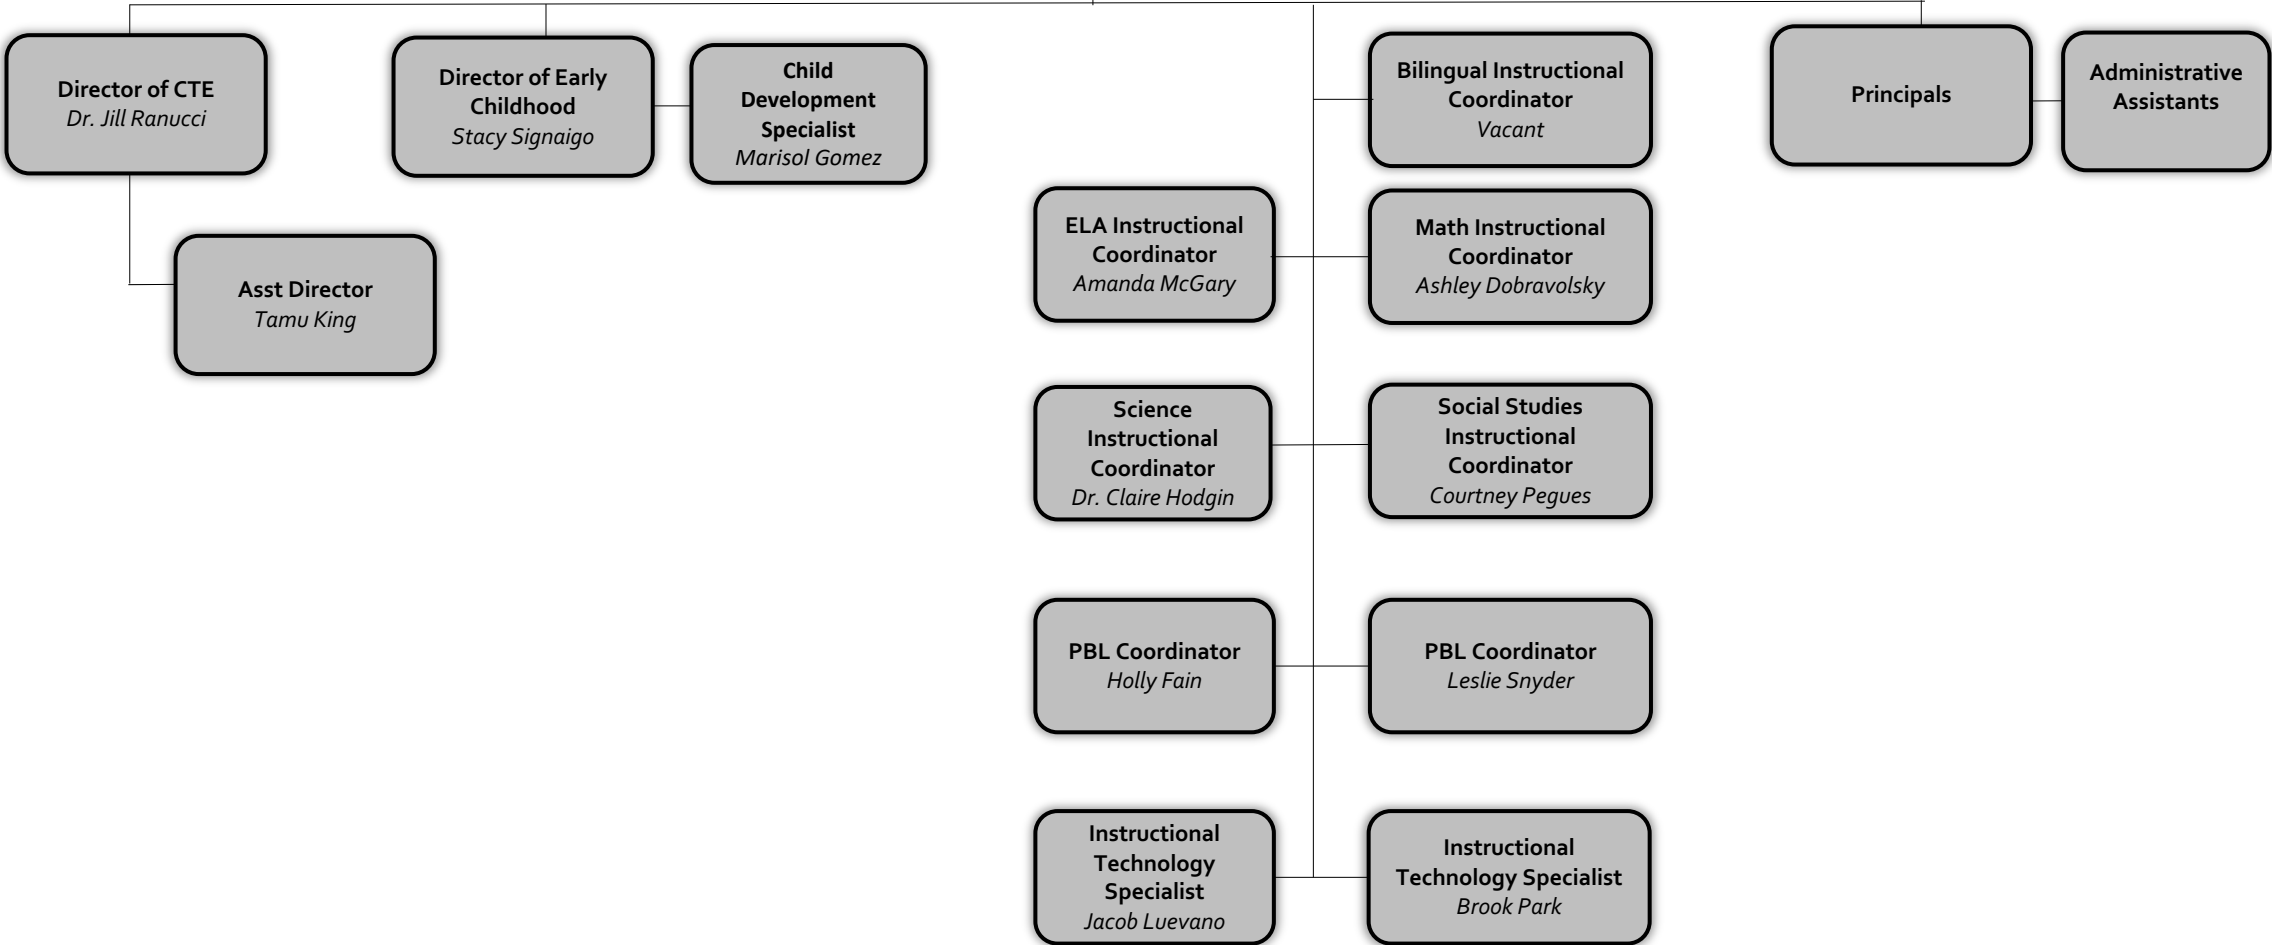

MANOR

INDEPENDENT SCHOOL DISTRICT

Organizational Chart

Cabinet Member

Reports Directly to
Superintendent

Superintendent
Dr. Andre D. Spencer

**Chief
Schools Officer**
Michael Perkins

**Executive
Specialist**
Caroline Hinojosa

MANOR

INDEPENDENT SCHOOL DISTRICT

Organizational Chart

Cabinet Member

Reports Directly to
Superintendent