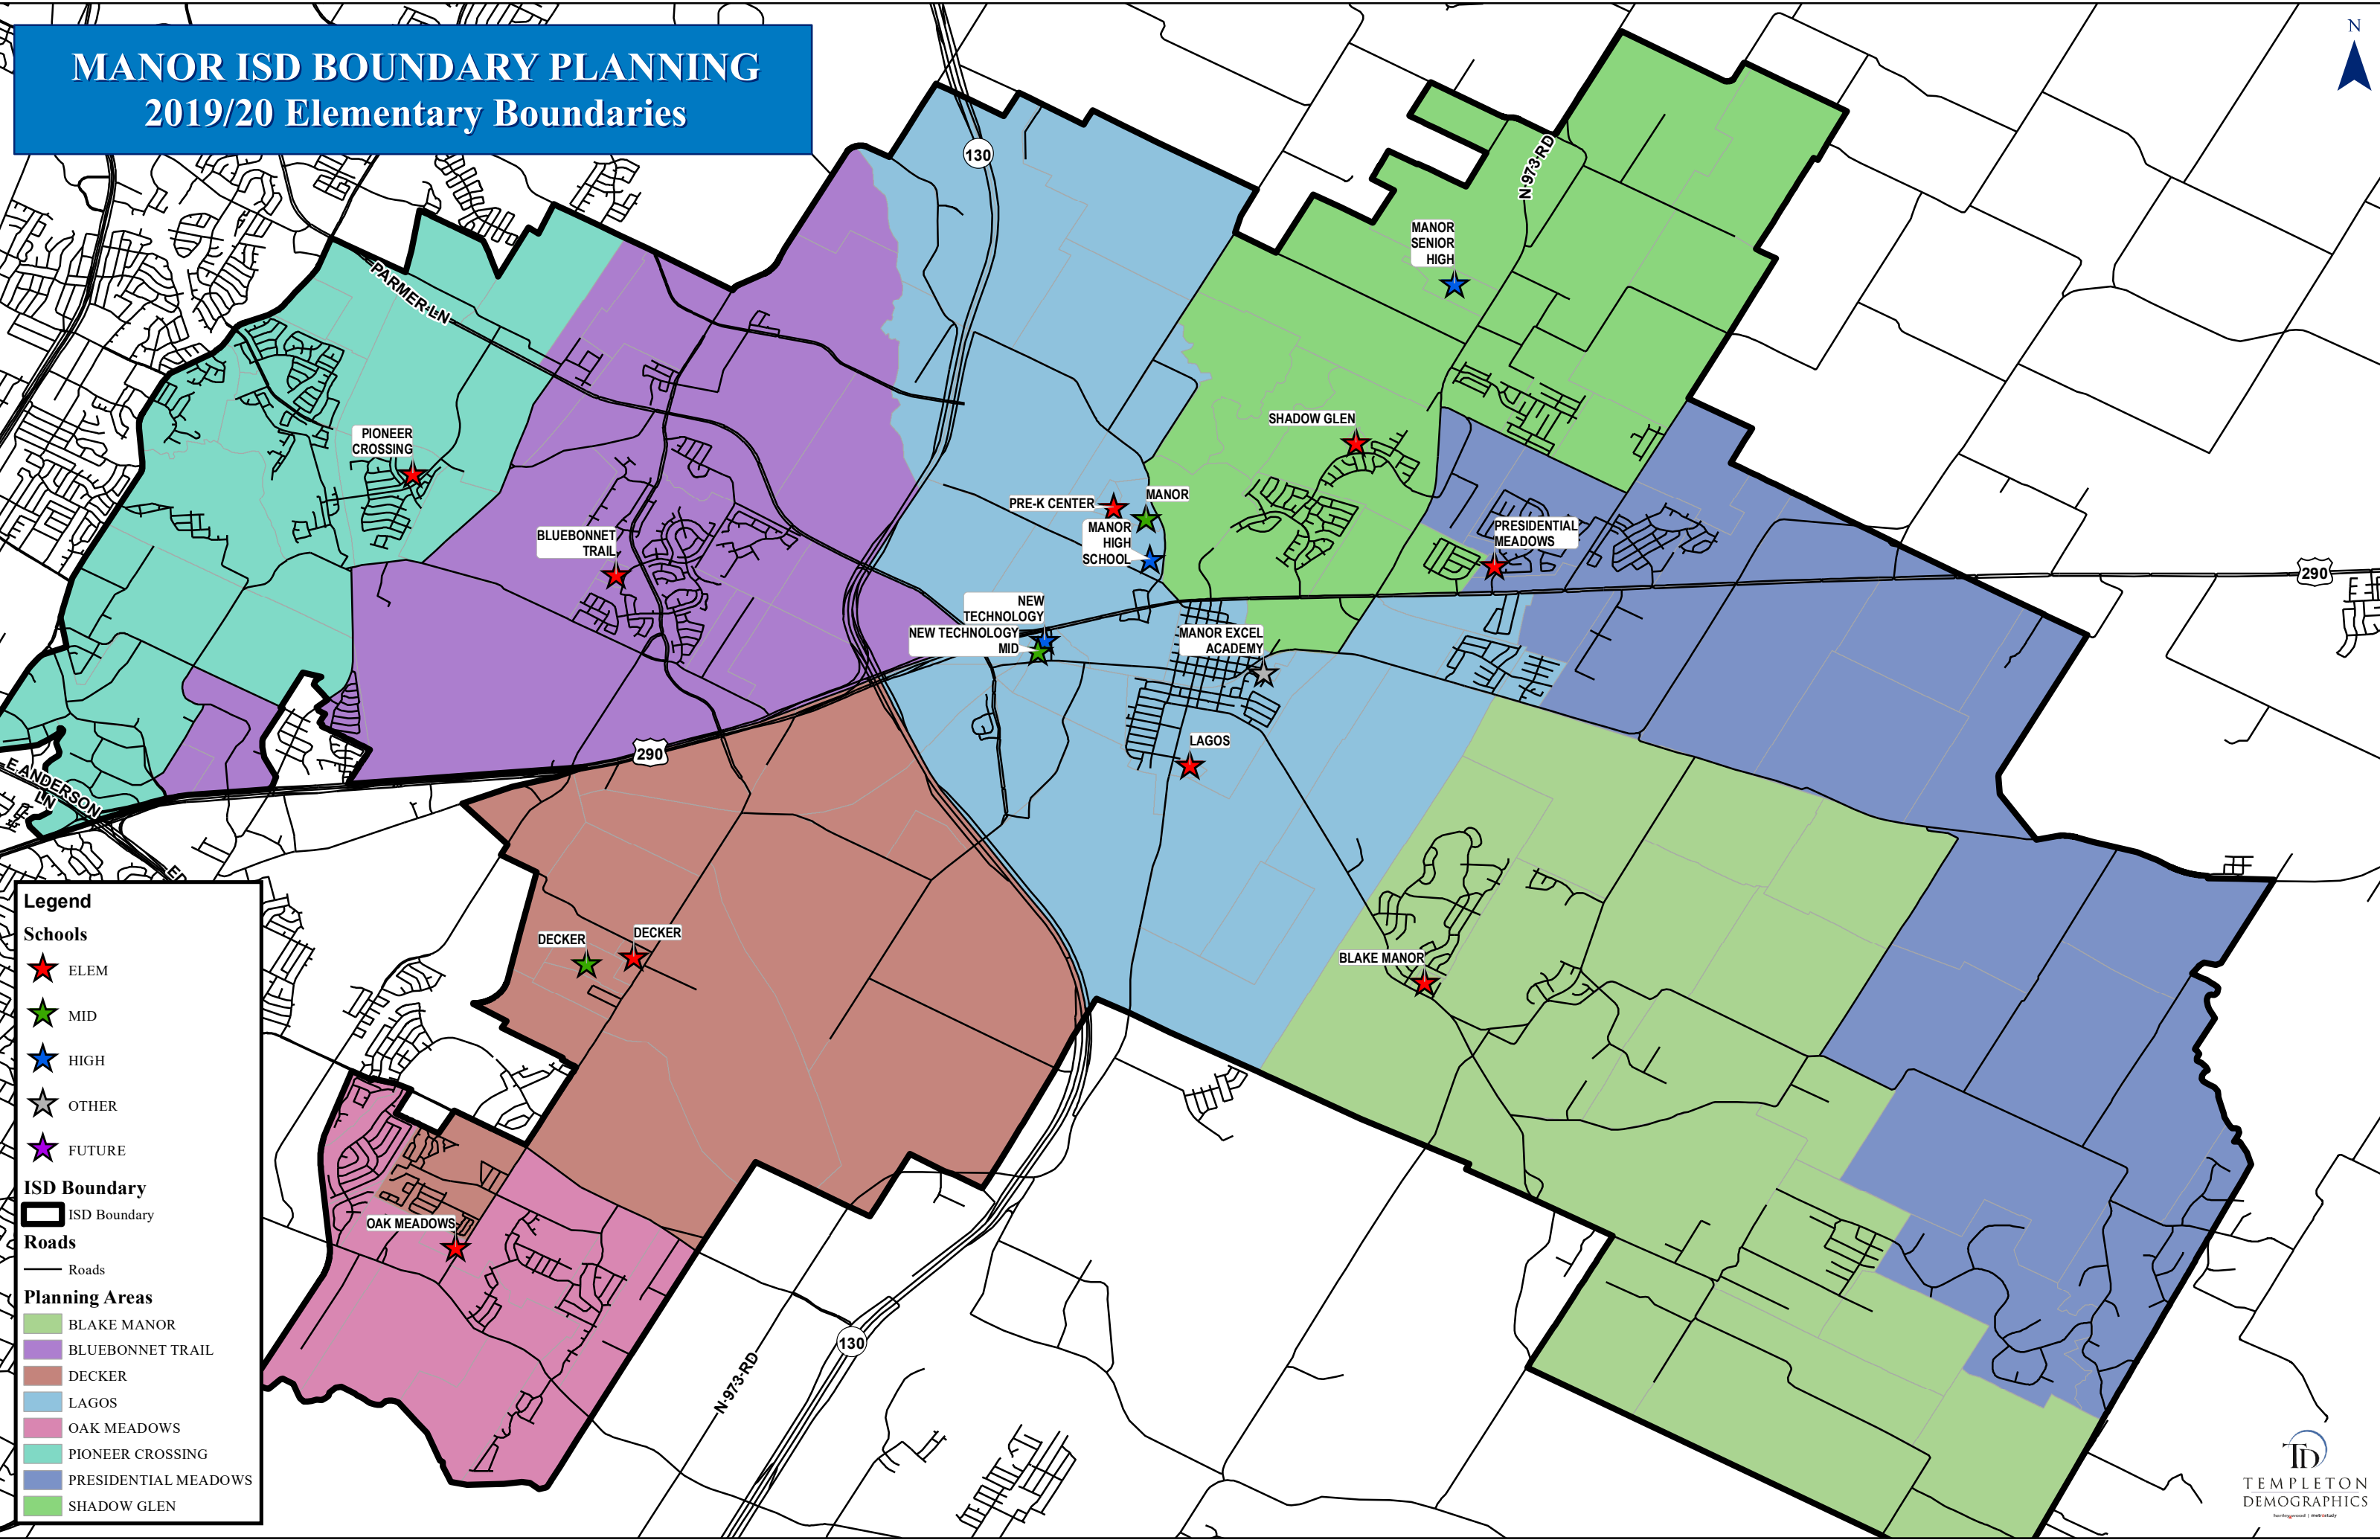

MANOR ISD BOUNDARY PLANNING

2019/20 Elementary Boundaries

Legend

Schools

- ★ ELEM
- ★ MID
- ★ HIGH
- ★ OTHER
- ★ FUTURE

ISD Boundary

- ▭ ISD Boundary

Roads

- Roads

Planning Areas

- BLAKE MANOR
- BLUEBONNET TRAIL
- DECKER
- LAGOS
- OAK MEADOWS
- PIONEER CROSSING
- PRESIDENTIAL MEADOWS
- SHADOW GLEN